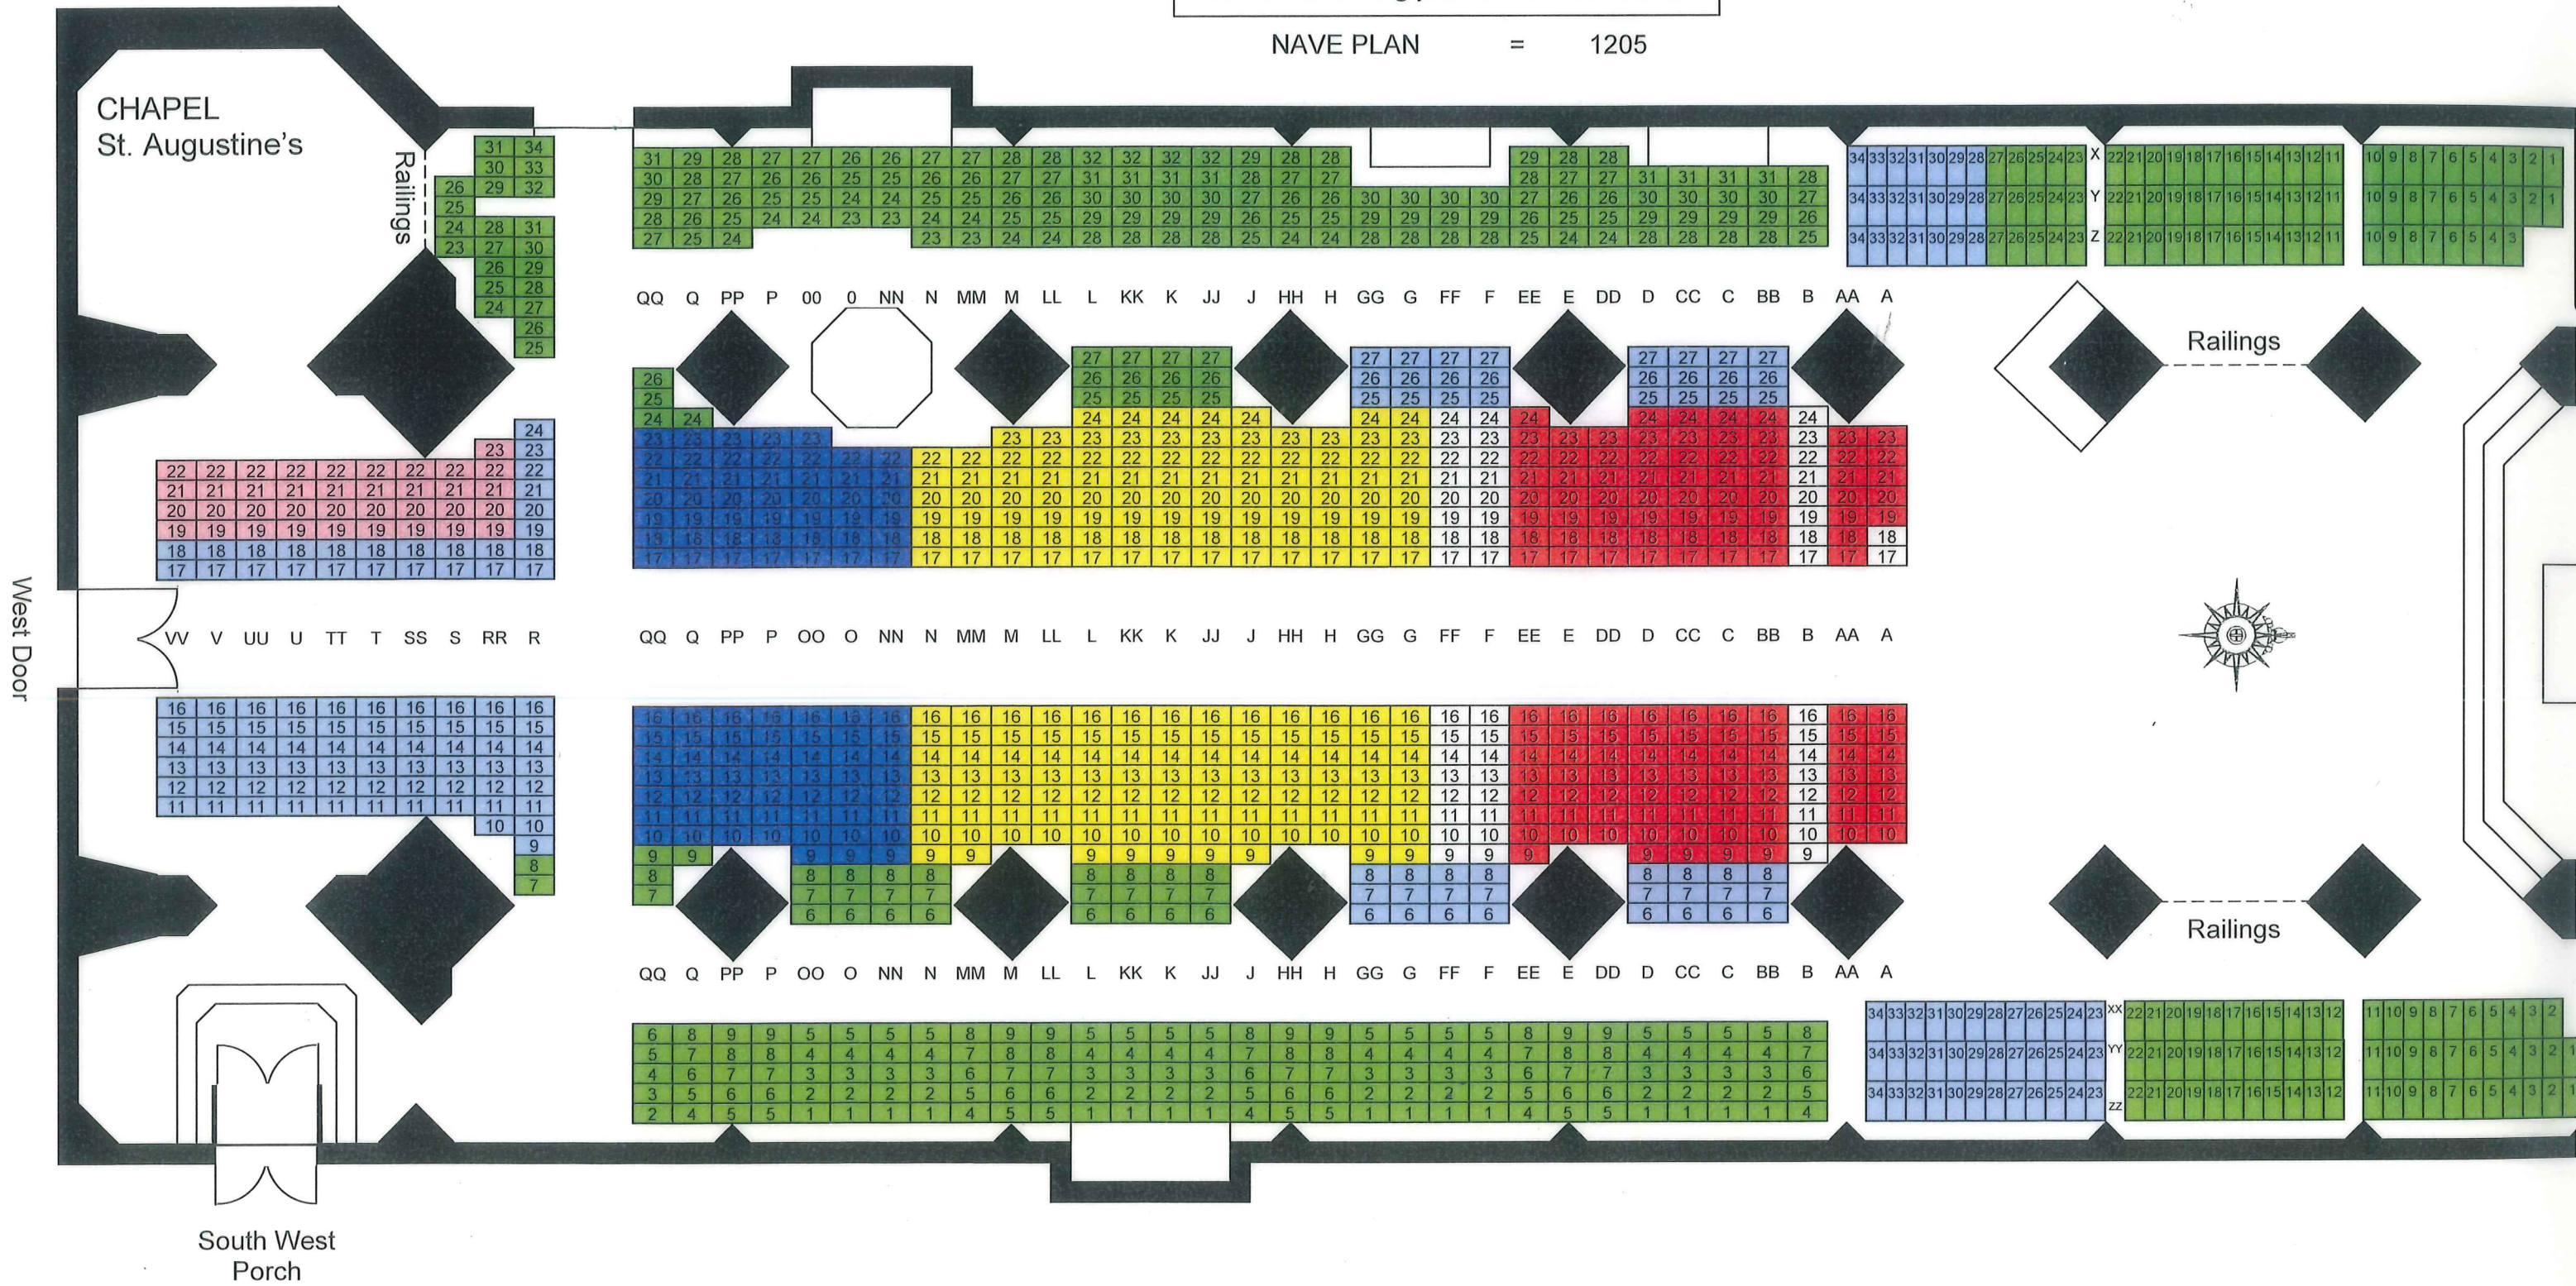

Canterbury Choral Society

Cathedral seating plan for 2014/15 season

NAVE PLAN = 1205

Ticket prices:

Concerts:

	£27		£14
	£22		£10 (unreserved)
	£18		Not for sale

Family Carols:

All seats	
Adults	£8
Children under 16 yrs	£4